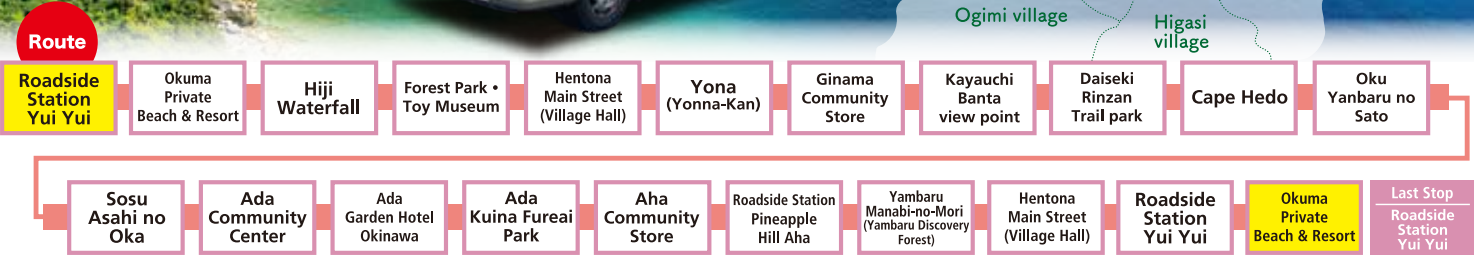

Runs 4 times a day

国頭村交通不便地域における二次交通実証事業

KUNIGAMI Vil. TOUR BUS

2024 6/10 mon → 2025 3/31 mon

- Fare-Free
- No reservation needed
- No service on Tue & Thu

View from Kayauchi Banta

EV buses operate on Wed 1st and 3rd.

Tour bus timetable

No-service : every Tue & Thu / Dec.31 - Jan.1

Bus Stop / Departure	1	2	3	4
Roadside Station Yui Yui <small>OPEN:9:00~18:00</small>	9:00	10:00	13:40	14:40
Okuma Private Beach & Resort	9:04	10:04	13:44	14:44
Hiji Waterfall	9:10	10:10	13:50	14:50
Forest Park・Toy Museum <small>Closed:Forest Park(Tue)/Toy Museum(Thu)</small>	9:25	10:25	14:05	15:05
Hentona Main Street (Village Hall)	9:36	10:36	14:16	15:16
Yona (Yonna-Kan)	9:42	10:42	14:22	15:22
Ginama Community Store	9:57	10:57	14:37	15:37
Kayauchi Banta view point	10:02	11:02	14:42	15:42
Daiseki Rinzan Trail park	10:05	11:05	14:45	15:45
Cape Hedo <small>Driver's Break</small>	10:45	11:45	15:25	16:25
Oku Yanbaru no Sato	11:00	12:00	15:40	16:40
Sosu Asahi no Oka	11:15	12:15	15:55	16:55
Ada Community Center	11:30	12:30	16:10	17:10
Ada Garden Hotel Okinawa	11:34	12:34	16:14	17:14
Ada Kuina Fureai Park <small>Closed:Wed</small>	11:40	12:40	16:20	17:20
Aha Community Store <small>Closed:Mon (Fri)open15:00~/every day close13:00~15:00</small>	11:50	12:50	16:30	17:30
Roadside Station Pineapple Hill Aha <small>Close 17:00 ※Closed:2nd Wed(Nov-Mar)</small>	11:55	12:55	16:35	17:35
Yambaru Manabi-no-Mori(Yambaru Discovery Forest) <small>Closed:Wed</small>	12:05	13:05	16:45	17:45
Hentona Main Street (Village Hall)	12:33	13:33	17:13	18:13
Roadside Station Yui Yui	12:36	13:36	17:16	18:16
Okuma Private Beach & Resort	12:40	13:40	17:20	18:20
Last Stop : Roadside Station Yui Yui				